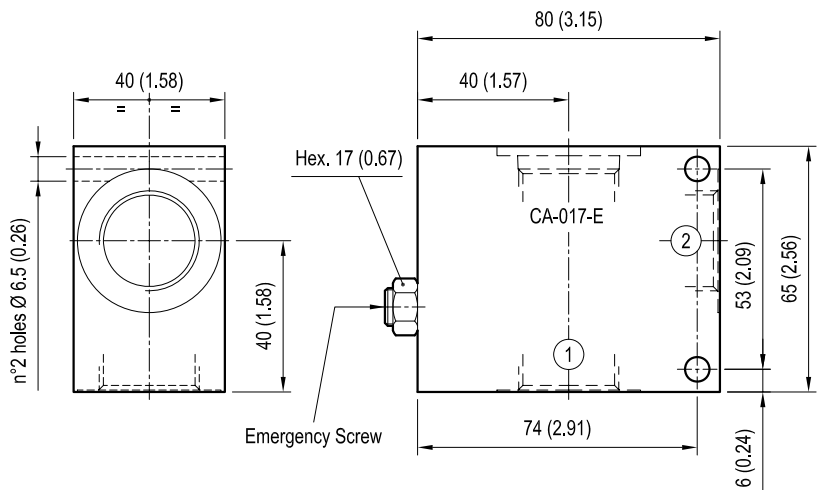

Manifolds with emergency screw Aluminium / Steel

CAVITY: CA-08A-2N

	Ordering code	Ports 1-2	Weight kg (lbs)
Aluminium	OE150009 R934001566	G 1/4	0.26 (0.57)
	OE150002 R934001554	G 3/8	0.25 (0.55)
Steel	OE1500090055 R934001567	G 1/4	0.69 (1.52)
	OE1500020055 R934001555	G 3/8	0.66 (1.46)

[mm / Inches]

CAVITY: 017-E

	Ordering code	Ports 1-2	Weight kg (lbs)
Aluminium	OE150003 R934001557	G 1/2	0.48 (1.06)
	OE150004 R901121824	G 3/4	0.47 (1.04)
Steel	OE1500030055 R934001558	G 1/2	1.32 (2.91)
	OE1500040055 R934001561	G 3/4	1.24 (2.73)

[mm / Inches]

CAVITY: 021-E

	Ordering code	Ports 1-2	Weight kg (lbs)
Aluminium	OE150005 R934001563	G 1	0.77 (1.70)
Steel	OE1500050055 R934001564	G 1	2.10 (4.63)

[mm / Inches]