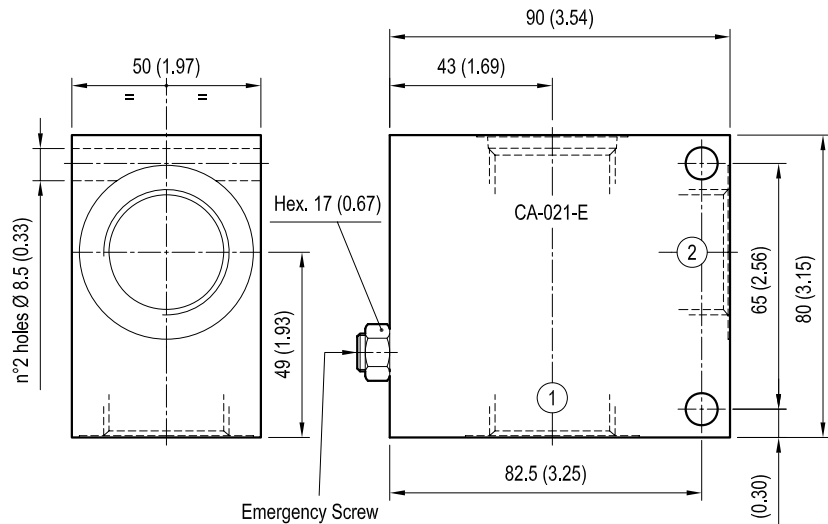

Manifolds with emergency screw Aluminium / Steel

CAVITY: CA-08A-2N

	Ordering code	Ports 1-2	Weight kg (lbs)
Aluminium	OE150009 R934001566	G 1/4	0.26 (0.57)
	OE150002 R934001554	G 3/8	0.25 (0.55)
Steel	OE1500090055 R934001567	G 1/4	0.69 (1.52)
	OE1500020055 R934001555	G 3/8	0.66 (1.46)

[mm / Inches]

CAVITY: 017-E

	Ordering code	Ports 1-2	Weight kg (lbs)
Aluminium	OE150003 R934001557	G 1/2	0.48 (1.06)
	OE150004 R901121824	G 3/4	0.47 (1.04)
Steel	OE1500030055 R934001558	G 1/2	1.32 (2.91)
	OE1500040055 R934001561	G 3/4	1.24 (2.73)

[mm / Inches]

CAVITY: 021-E

	Ordering code	Ports 1-2	Weight kg (lbs)
Aluminium	OE150005 R934001563	G 1	0.77 (1.70)
Steel	OE1500050055 R934001564	G 1	2.10 (4.63)

[mm / Inches]