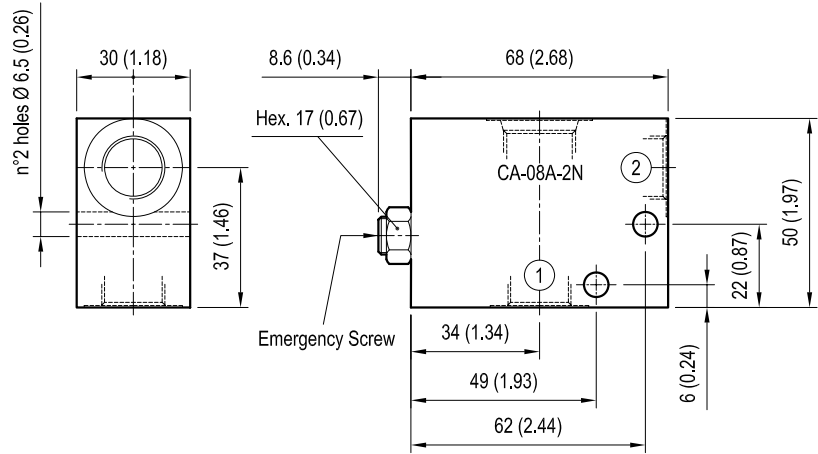

Manifolds with emergency screw Aluminium / Steel

CAVITY: CA-08A-2N

	Ordering code	Ports 1-2	Weight kg (lbs)
Aluminium	OE150009 R934001566	G 1/4	0.26 (0.57)
	OE150002 R934001554	G 3/8	0.25 (0.55)
Steel	OE1500090055 R934001567	G 1/4	0.69 (1.52)
	OE1500020055 R934001555	G 3/8	0.66 (1.46)

[mm / Inches]

CAVITY: 017-E

	Ordering code	Ports 1-2	Weight kg (lbs)
Aluminium	OE150003 R934001557	G 1/2	0.48 (1.06)
	OE150004 R901121824	G 3/4	0.47 (1.04)
Steel	OE1500030055 R934001558	G 1/2	1.32 (2.91)
	OE1500040055 R934001561	G 3/4	1.24 (2.73)

[mm / Inches]

CAVITY: 021-E

	Ordering code	Ports 1-2	Weight kg (lbs)
Aluminium	OE150005 R934001563	G 1	0.77 (1.70)
Steel	OE1500050055 R934001564	G 1	2.10 (4.63)

[mm / Inches]